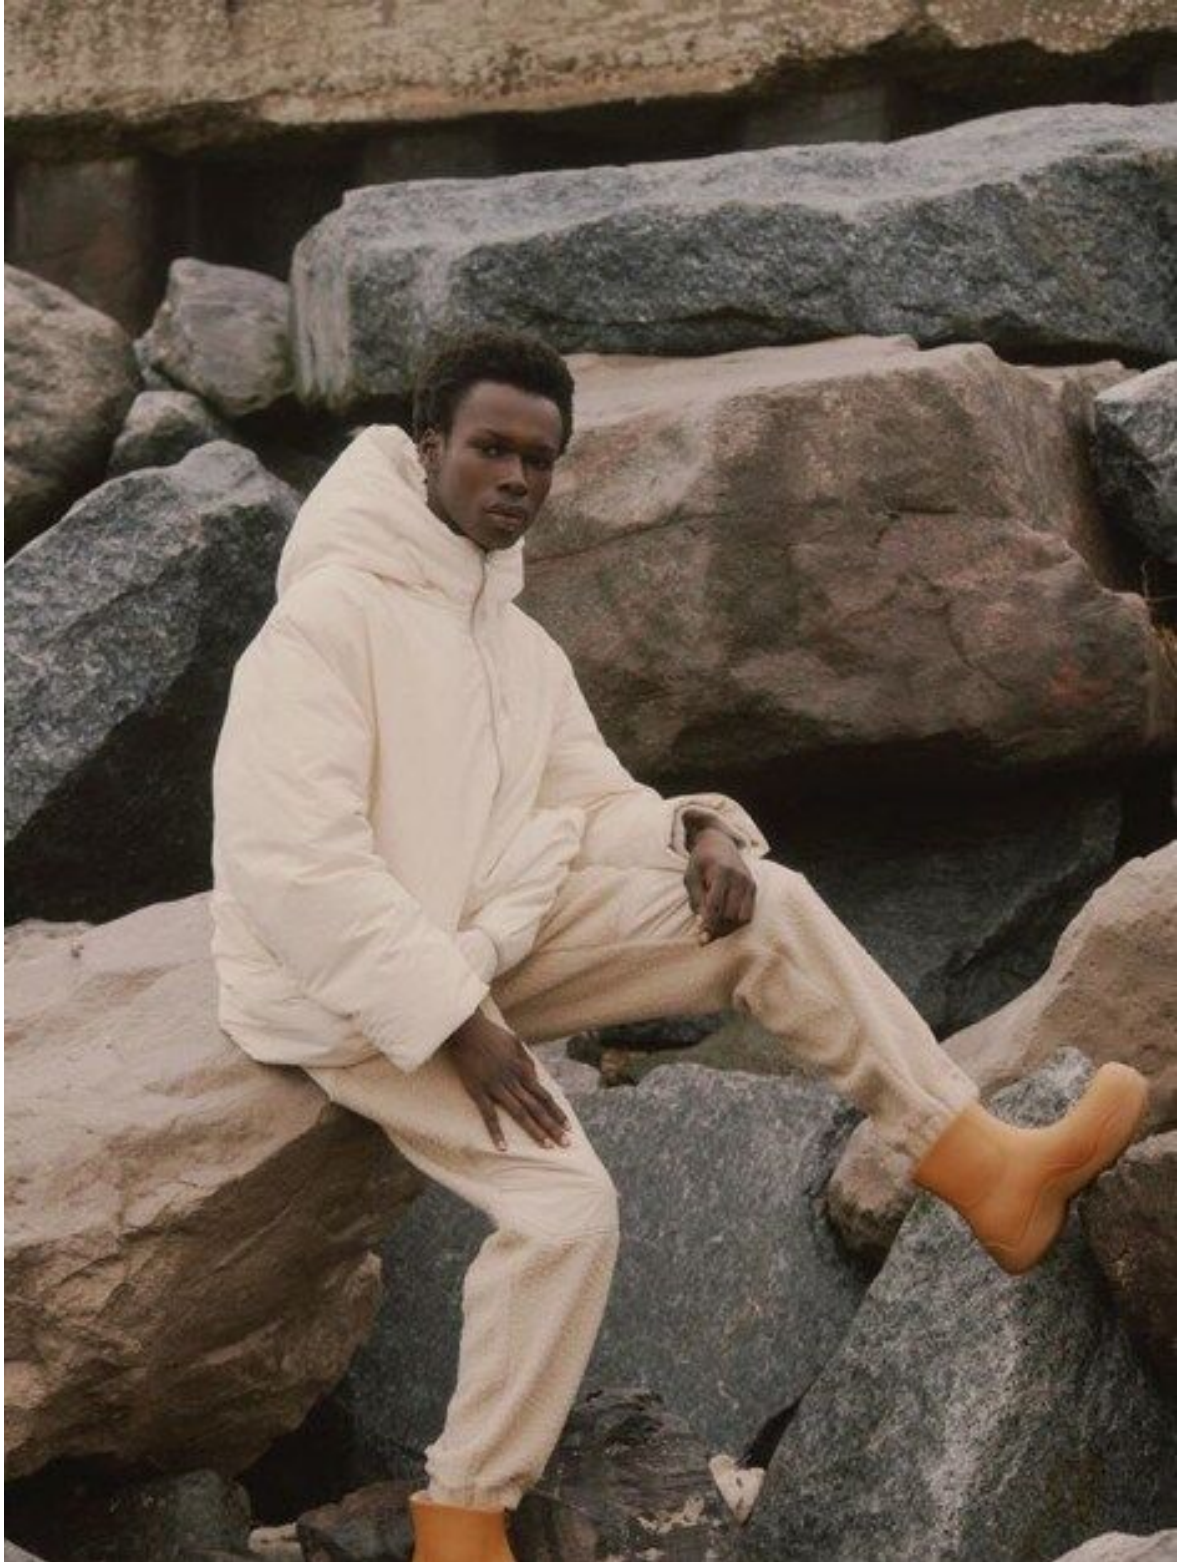

MANI ADJAYE

height 186 cm · bust 86 cm · waist 70 cm · hips 81 cm · suit 46
shoes size 43 · hair brown · eyes brown