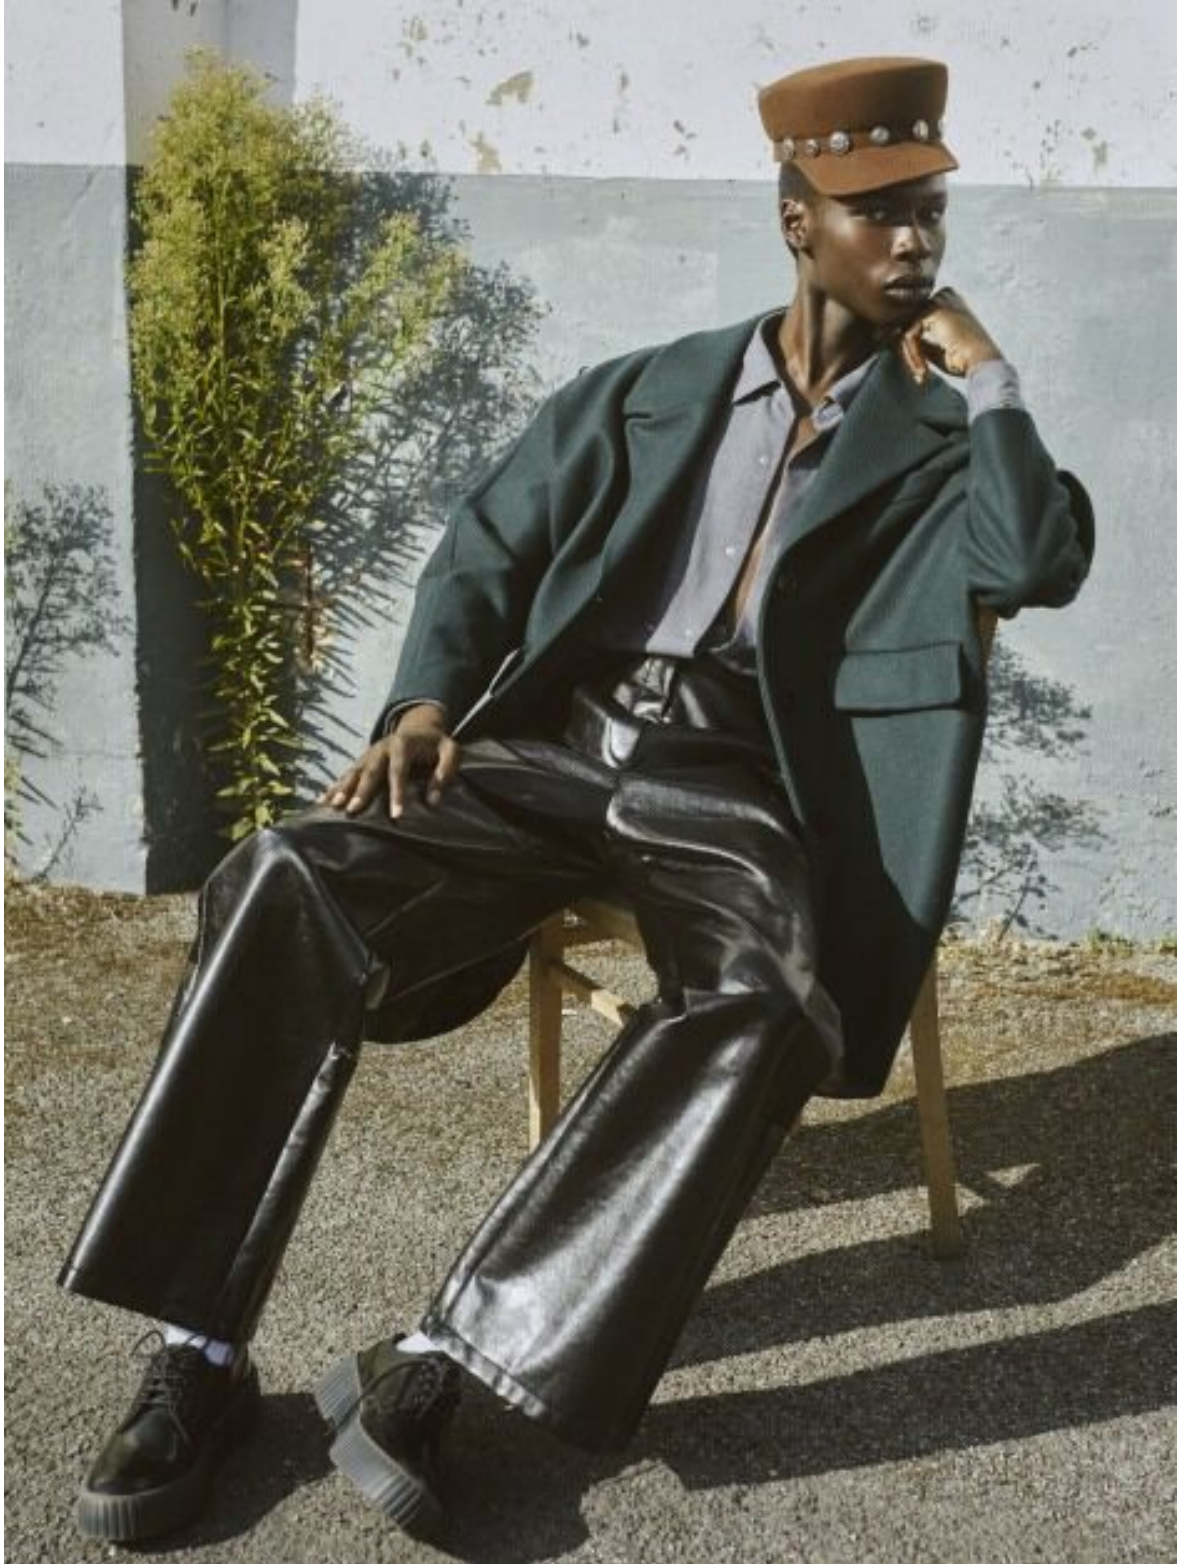

MANI ADJAYE

height 186 cm · bust 86 cm · waist 70 cm · hips 81 cm · suit 46
shoes size 43 · hair brown · eyes brown